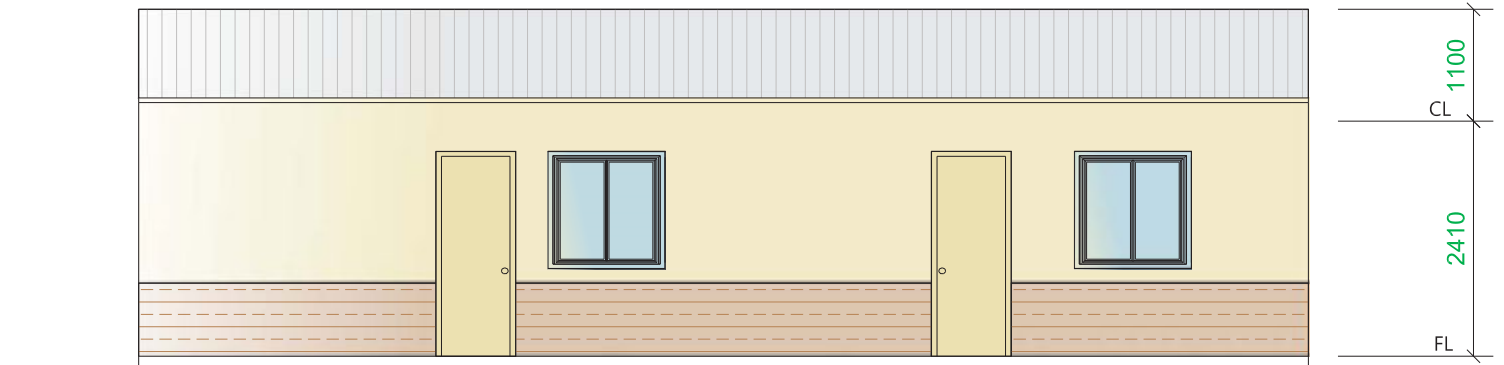

FLOOR PLAN

1	GYM
D1	2040x820 EXTERNAL DOOR
W1	1029x1450 SLIDING WINDOW with FLYSCREENS

ELECTRICAL LEGEND	
\$	- LIGHT SWITCH @ 1350 AFL (UNO)
—	- 2x36W DIFFUSED FLUORESECENT LIGHT FITTINGS
XX	- DOUBLE GPO 10 AMP
XX	- EXTERNAL BULKHEAD LIGHT W/P
POE	- CIRCUIT BREAKER BOARD (POE)

FRONT ELEVATION